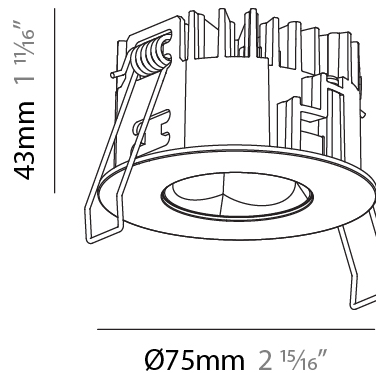

GENERAL

Series: Oiko Pro
Subseries: Oiko Pro Round
Brand: Prolicht
Division: Architectural
Mounting Type: Recessed
Mounting Location: Ceiling
Subcategory: Downlight

PHYSICAL

Shape: Round
Diameter (mm): 75
Diameter (in): 2 ¹⁵/₁₆
Height (mm): 43
Height (in): 1 ¹¹/₁₆
Ceiling Thickness (mm): 1 - 25
Ceiling Thickness (in): 1/16 - 1 3/16
Min. Recessing Depth (mm): 50
Min. Recessing Depth (in): 1 ¹⁵/₁₆
Light Distribution: Direct
Diffuser: Lens Pack - Spread Lens / Linear Spread Lens / Honeycomb Louver
Fixture Finish: SSR / BKV / CWI / CRY / HAB / UFT / ITA / RUA / FTG / MYG / LOD / PUS / FRO / FUP / KIA / POP / BLS / SPG / MEY / GOH / GUM / CHC / COM / ABZ / JAG / OBR / MOS / ROR
Fixture Material: Aluminum Die Cast
Cut-out Measurements: 68mm / 2 11/16" Diameter

ELECTRICAL

Lamp Type: LED (Zhaga Standard)
Input Wattage (W): 15
Total Output Wattage (W): 13.6
Dimming: Tri-Mode (Non-Dimming and Phase Dimming (120Vac only) and 0-10V Dimming)
Driver Included: No
Driver Location: Recessed Housing
Driver Type: Constant Current - Universal
Driver Class: Class 2
Input Voltage (V): 120 - 277
Constant Current (MA): 350

LED

Color Temperature (°K): 2700 / 3000 / 3500 / 4000
Max. Delivered Lumen (lm): 1464 / 1556 / 1630 / 1645
Nominal Lumen (lm): 1566 / 1665 / 1743 / 1759
CRI: >90 CRI
Lamp Life (hrs): 50000

OPTICAL

Reflector°: 60
Adjustability: Fixed

RATINGS AND CERTIFICATIONS

Certified By: Certified for North American Standards
IP rating: IP20