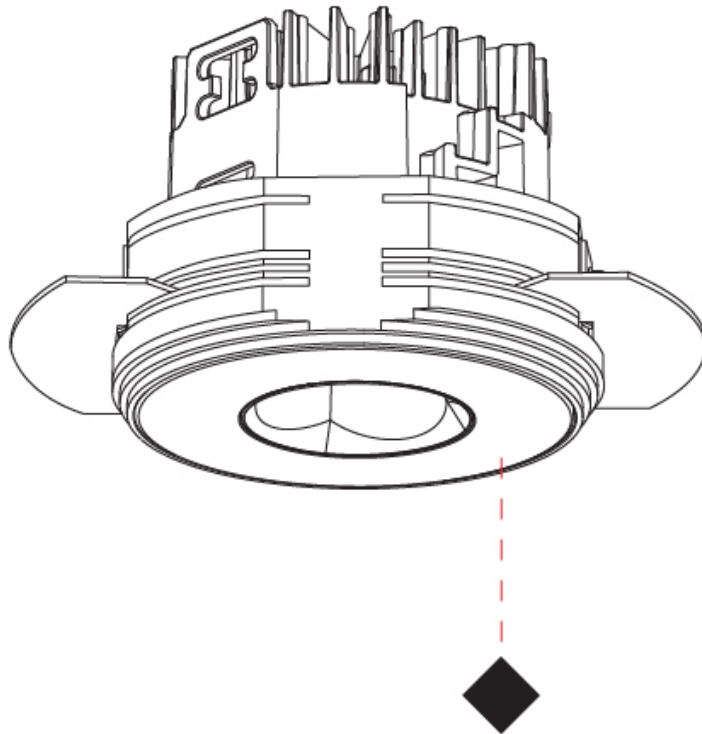

OIKO PRO ROUND TRIMLESS

A35881-

PROJECT	_____
TYPE	_____
SPECIFIER	_____
QUANTITY	_____
DATE	_____