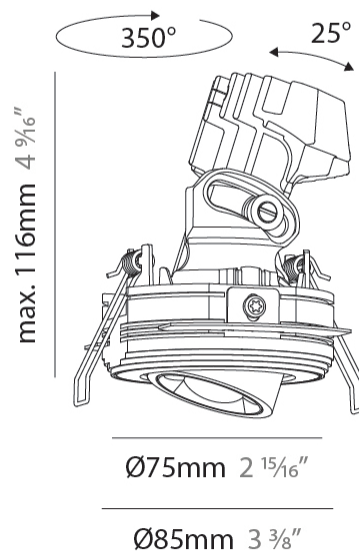

GENERAL

Series: Oiko Pro
Subseries: Oiko Pro Adjustable
Brand: Prolicht
Division: Architectural
Mounting Type: Trimless
Mounting Location: Ceiling
Subcategory: Downlight

PHYSICAL

Shape: Round
Diameter (mm): 75
Diameter (in): 2 15/16
Height (mm): 116
Height (in): 4 9/16
Ceiling Thickness (mm): 10 / 12.5 / 15 / 25
Ceiling Thickness (in): 3/8 or 1/2 or 9/16 or 1
Min. Recessing Depth (mm): 125
Min. Recessing Depth (in): 4 15/16
Light Distribution: Direct
Fixture Finish: SSR / BKV / CWI / CRY / HAB / UFT / ITA / RUA / FTG / MYG / LOD / PUS / FRO / FUP / KIA / POP / BLS / SPG / MEY / GOH / GUM / CHC / COM / ABZ / JAG / OBR / MOS / ROR
Fixture Material: Aluminum Die Cast
Cut-out Measurements: D. 86mm / 3 3/8"

ELECTRICAL

Lamp Type: LED (Zhaga Standard)
Input Wattage (W): 16
Total Output Wattage (W): 14.6
Dimming: Tri-Mode (Non-Dimming and Phase Dimming (120Vac only) and 0-10V Dimming)
Driver Included: No
Driver Location: Recessed Housing
Driver Type: Constant Current - Universal
Driver Class: Class 2
Input Voltage (V): 120 - 277
Constant Current (MA): 350

LED

Number of LEDs: 1
Color Temperature (°K): 2700 / 3000 / 3500 / 4000
Max. Delivered Lumen (lm): 1067 / 1150 / 1217 / 1220
Nominal Lumen (lm): 1393 / 1501 / 1589 / 1592
CRI: >90 CRI
Lamp Life (hrs): 50000

OPTICAL

Reflector°: 14
Adjustability: Rotational 350° / Tilt 25°

RATINGS AND CERTIFICATIONS

Certified By: Certified for North American Standards
IP rating: IP20