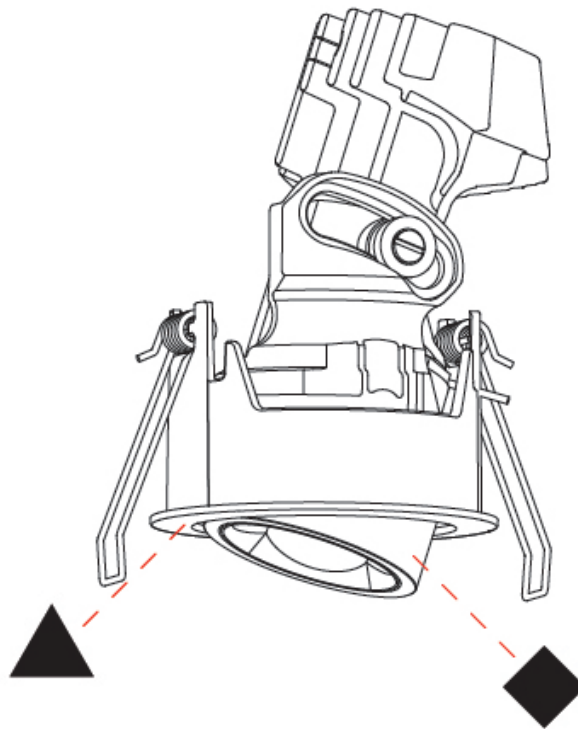

OIKO PRO ADJUSTABLE RECESSED

A35841-

PROJECT _____

TYPE _____

SPECIFIER _____

QUANTITY _____

DATE _____