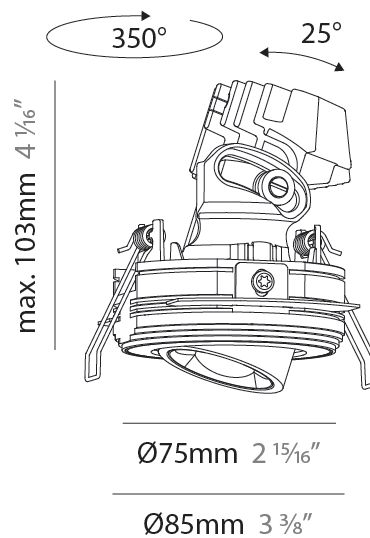

PHYSICAL

Shape: Round
Diameter (mm): 75
Diameter (in): 2 ¹⁵/₁₆
Height (mm): 103
Height (in): 4 ¹/₁₆
Ceiling Thickness (mm): 10 / 12.5 / 15 / 25
Ceiling Thickness (in): 3/8 or 1/2 or 9/16 or 1
Min. Recessing Depth (mm): 115
Min. Recessing Depth (in): 4 ¹/₂
Light Distribution: Direct
Diffuser: Lens Pack - Spread Lens / Linear Spread Lens / Honeycomb Louver
Fixture Finish: SSR / BKV / CWI / CRY / HAB / UFT / ITA / RUA / FTG / MYG / LOD / PUS / FRO / FUP / KIA / POP / BLS / SPG / MEY / GOH / GUM / CHC / COM / ABZ / JAG / OBR / MOS / ROR
Fixture Material: Aluminum Die Cast
Cut-out Measurements: D. 86mm / 3 3/8"

ELECTRICAL

Lamp Type: LED (Zhaga Standard)
Input Wattage (W): 16
Total Output Wattage (W): 14.6
Dimming: Tri-Mode (Non-Dimming and Phase Dimming (120Vac only) and 0-10V Dimming)
Driver Included: No
Driver Location: Recessed Housing
Driver Type: Constant Current - Universal
Driver Class: Class 2
Input Voltage (V): 120 - 277
Constant Current (MA): 350

LED

Number of LEDs: 1
Color Temperature (°K): 2700 / 3000 / 3500 / 4000
Max. Delivered Lumen (lm): 1375 / 1462 / 1531 / 1545
Nominal Lumen (lm): 1566 / 1665 / 1743 / 1759
CRI: >90 CRI
Lamp Life (hrs): 50000

OPTICAL

Reflector: 50
Adjustability: Rotational 350° / Tilt 25°

RATINGS AND CERTIFICATIONS

Certified By: Certified for North American Standards
IP rating: IP20