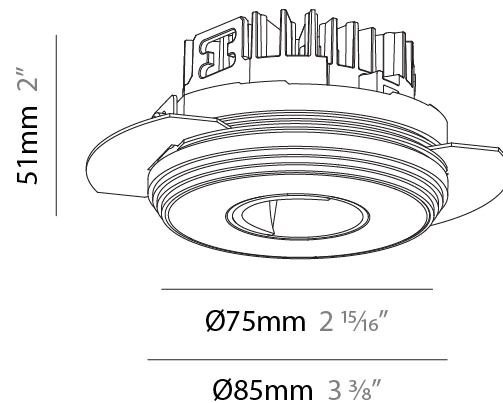

GENERAL

Series: Oiko Pro
Subseries: Oiko Pro Round
Brand: Prolicht
Division: Architectural
Mounting Type: Trimless
Mounting Location: Ceiling
Subcategory: Wallwash

PHYSICAL

Shape: Round
Diameter (mm): 75
Diameter (in): 2 ¹⁵/₁₆
Height (mm): 51
Height (in): 2
Ceiling Thickness (mm): 1 - 25
Ceiling Thickness (in): 1/16 - 1 3/16
Min. Recessing Depth (mm): 55
Min. Recessing Depth (in): 2 ³/₁₆
Light Distribution: Direct
Fixture Finish: SSR / BKV / CWI / CRY / HAB / UFT / ITA / RUA / FTG / MYG / LOD / PUS / FRO / FUP / KIA / POP / BLS / SPG / MEY / GOH / GUM / CHC / COM / ABZ / JAG / OBR / MOS / ROR
Fixture Material: Aluminum Die Cast
Cut-out Measurements: 86mm / 3 3/8" Diameter

ELECTRICAL

Lamp Type: LED (Zhaga Standard)
Input Wattage (W): 15
Total Output Wattage (W): 13.6
Dimming: Tri-Mode (Non-Dimming and Phase Dimming (120Vac only) and 0-10V Dimming)
Driver Included: No
Driver Location: Recessed Housing
Driver Type: Constant Current - Universal
Driver Class: Class 2
Input Voltage (V): 120 - 277
Constant Current (MA): 350

LED

Color Temperature (°K): 2700 / 3000 / 3500 / 4000
Max. Delivered Lumen (lm): 1302 / 1383 / 1449 / 1462
Nominal Lumen (lm): 1566 / 1665 / 1743 / 1759
CRI: >93 CRI
Lamp Life (hrs): 50000

OPTICAL

Adjustability: Fixed

RATINGS AND CERTIFICATIONS

Certified By: Certified for North American Standards
IP rating: IP20