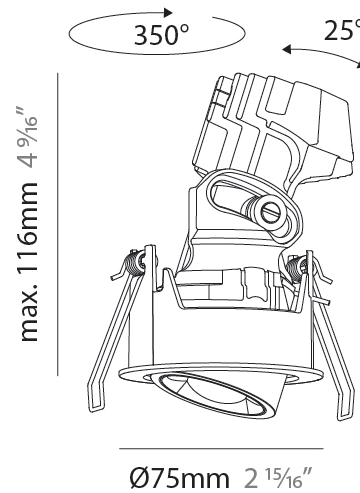

GENERAL

Series: Oiko Pro
Subseries: Oiko Pro Adjustable
Brand: Prolicht
Division: Architectural
Mounting Type: Recessed
Mounting Location: Ceiling
Subcategory: Downlight

PHYSICAL

Shape: Round
Diameter (mm): 75
Diameter (in): 2 ¹⁵/₁₆
Height (mm): 116
Height (in): 4 ⁹/₁₆
Ceiling Thickness (mm): 1 - 25
Ceiling Thickness (in): 1/16 - 1 3/16
Min. Recessing Depth (mm): 125
Min. Recessing Depth (in): 4 ¹⁵/₁₆
Light Distribution: Direct
Weight (kg): 0.29
Fixture Finish: SSR / BKV / CWI / CRY / HAB / UFT / ITA / RUA / FTG / MYG / LOD / PUS / FRO / FUP / KIA / POP / BLS / SPG / MEY / GOH / GUM / CHC / COM / ABZ / JAG / OBR / MOS / ROR
Fixture Material: Aluminum Die Cast
Cut-out Measurements: D. 68mm / 2 2/3"

ELECTRICAL

Lamp Type: LED (Zhaga Standard)
Input Wattage (W): 15
Total Output Wattage (W): 13.6
Dimming: Tri-Mode (Non-Dimming and Phase Dimming (120Vac only) and 0-10V Dimming)
Driver Included: No
Driver Location: Recessed Housing
Driver Type: Constant Current - Universal
Driver Class: Class 2
Input Voltage (V): 120 - 277
Constant Current (MA): 350

LED

Number of LEDs: 1
Color Temperature (°K): 2700 / 3000 / 3500 / 4000
Max. Delivered Lumen (lm): 1295 / 1377 / 1442 / 1455
Nominal Lumen (lm): 1566 / 1665 / 1743 / 1759
CRI: >90 CRI
Lamp Life (hrs): 50000

OPTICAL

Reflector°: 34
Adjustability: Rotational 350° / Tilt 25°

RATINGS AND CERTIFICATIONS

Certified By: Certified for North American Standards
IP rating: IP20