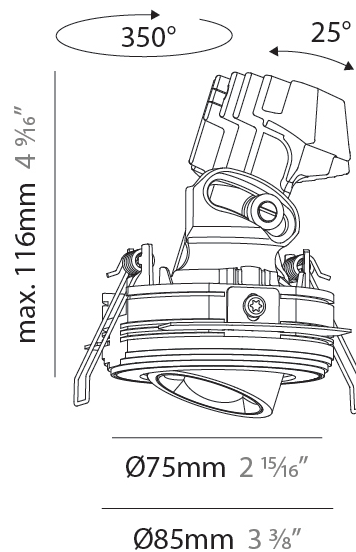

GENERAL

Series: Oiko Pro
Subseries: Oiko Pro Adjustable
Brand: Prolicht
Division: Architectural
Mounting Type: Trimless
Mounting Location: Ceiling
Subcategory: Downlight

PHYSICAL

Shape: Round
Diameter (mm): 75
Diameter (in): 2 15/16
Height (mm): 116
Height (in): 4 9/16
Ceiling Thickness (mm): 10 / 12.5 / 15 / 25
Ceiling Thickness (in): 3/8 or 1/2 or 9/16 or 1
Min. Recessing Depth (mm): 125
Min. Recessing Depth (in): 4 15/16
Light Distribution: Direct
Diffuser: Lens Pack - Spread Lens / Linear Spread Lens / Honeycomb Louver
Fixture Finish: SSR / BKV / CWI / CRY / HAB / UFT / ITA / RUA / FTG / MYG / LOD / PUS / FRO / FUP / KIA / POP / BLS / SPG / MEY / GOH / GUM / CHC / COM / ABZ / JAG / OBR / MOS / ROR
Fixture Material: Aluminum Die Cast
Cut-out Measurements: D. 86mm / 3 3/8"

OPTICAL

Reflector: 34
Adjustability: Rotational 350° / Tilt 25°

RATINGS AND CERTIFICATIONS

Certified By: Certified for North American Standards
IP rating: IP20

OIKO PRO ADJUSTABLE TRIMLESS

A35816-

PROJECT _____