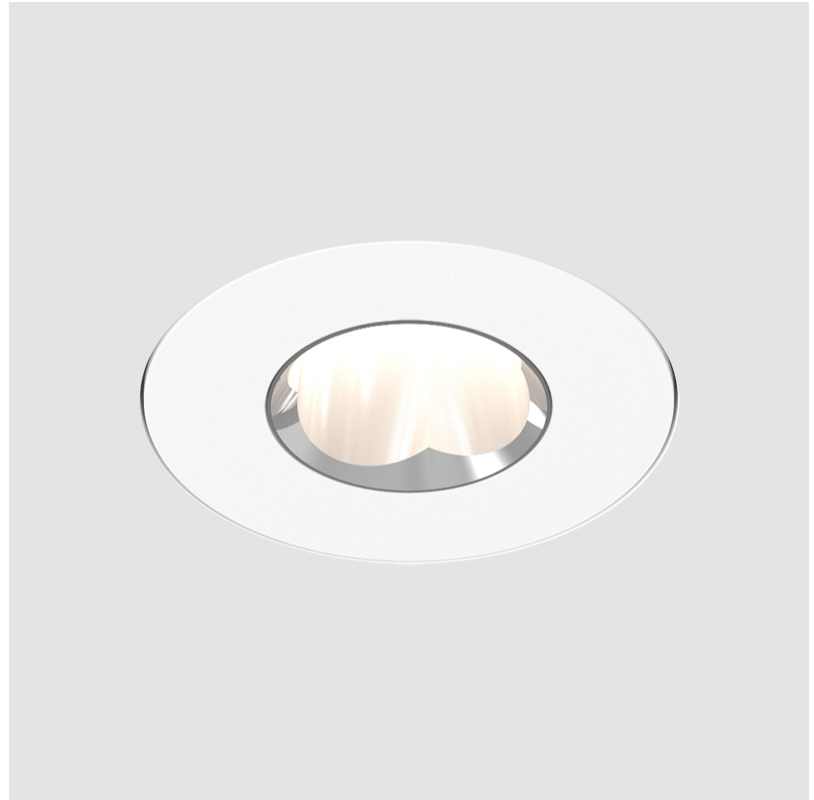

GENERAL

Series: Oiko Pro
Subseries: Oiko Pro Round
Brand: Prolicht
Division: Architectural
Mounting Type: Trimless
Mounting Location: Ceiling
Subcategory: Downlight

PHYSICAL

Shape: Round
Diameter (mm): 75
Diameter (in): 2 15/16
Height (mm): 51
Height (in): 2
Ceiling Thickness (mm): 10 / 12.5 / 15 / 25
Ceiling Thickness (in): 3/8 or 1/2 or 9/16 or 1
Min. Recessing Depth (mm): 55
Min. Recessing Depth (in): 2 3/16
Light Distribution: Direct
Diffuser: Lens Pack - Spread Lens / Linear Spread Lens / Honeycomb Louver
Fixture Finish: SSR / BKV / CWI / CRY / HAB / UFT / ITA / RUA / FTG / MYG / LOD / PUS / FRO / FUP / KIA / POP / BLS / SPG / MEY / GOH / GUM / CHC / COM / ABZ / JAG / OBR / MOS / ROR
Fixture Material: Aluminum Die Cast
Cut-out Measurements: 86mm / 2 11/16" Diameter

ELECTRICAL

Lamp Type: LED (Zhaga Standard)
Input Wattage (W): 14
Total Output Wattage (W): 12.7
Dimming: Dali Dimming
Driver Included: No
Driver Location: Recessed Housing
Driver Type: Constant Current - Universal (120Vac only for DALI driver)
Driver Class: Class 2
Input Voltage (V): 120 - 277
Constant Current (MA): 700

LED

Color Temperature (°K): 2700-6500 Tunable White
Max. Delivered Lumen (lm): 1240
Nominal Lumen (lm): 1460
CRI: >90 CRI
Lamp Life (hrs): 50000
Special LEDs offerings: Tunable White

OPTICAL

Reflector°: 52
Adjustability: Fixed

RATINGS AND CERTIFICATIONS

Certified By: Certified for North American Standards
IP rating: IP20